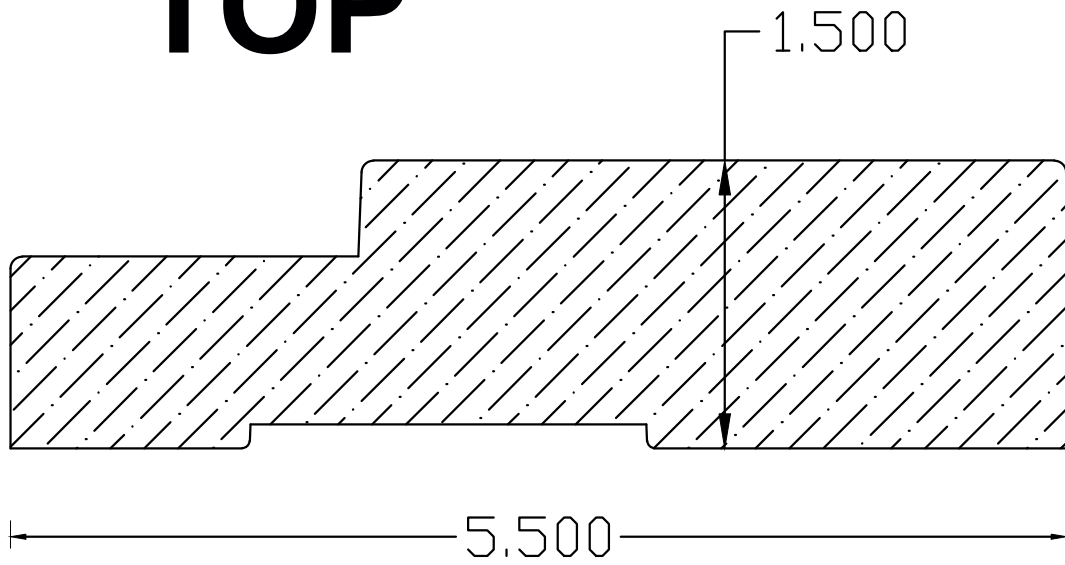

# TOP

ROOT RIVER HARDWOODS  
RR 4188- TOP  
SCALE: 1'-0"=1'-0"